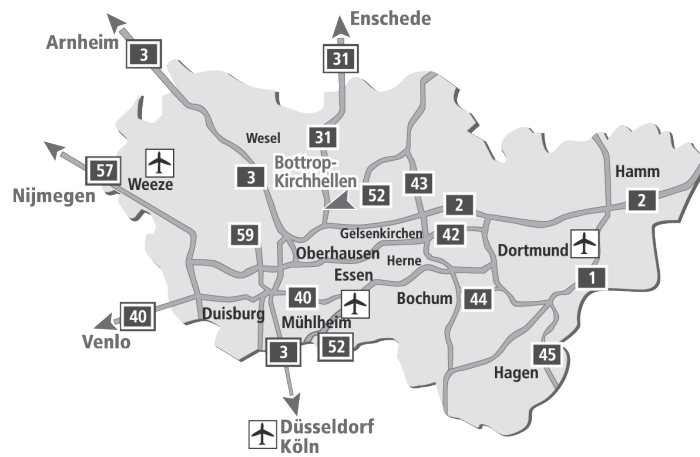

Your way to Hollywood!

from Amsterdam | Arnheim:

A2 [NL] direction Utrecht
 A12 [NL] direction Arnheim
 A3 direction Oberhausen
 A2 direction Hannover
 junction Bottrop: A31 Richtung Emden
 3.exit Kirchhellen - Nord

from Berlin | Hannover | Bielefeld:

A10 direction Magdeburg
 junction Werder: A2 direction Magdeburg
 A2 direction Oberhausen
 junction Bottrop: A31 direction Emden
 3.exit Kirchhellen - Nord

from Hamburg | Bremen | Münster:

from Düsseldorf Airport:

A44 direction Oberhausen
 junction Düsseldorf-Nord: A52 direction Essen
 junction Breitscheid: A3 direction Oberhausen
 junction Bottrop: A31 direction Emden
 3.exit Kirchhellen - Nord

Distances:

Aachen	132 km	Essen	20 km
Amsterdam	202 km	Frankfurt	280 km
Arnheim	100 km	Hannover	248 km
Brüssel	250 km	Luxemburg	310 km
Cologne	95 km	Münster	78 km
Dortmund	60 km	Oberhausen	14 km
Düsseldorf	60 km	Venlo	68 km